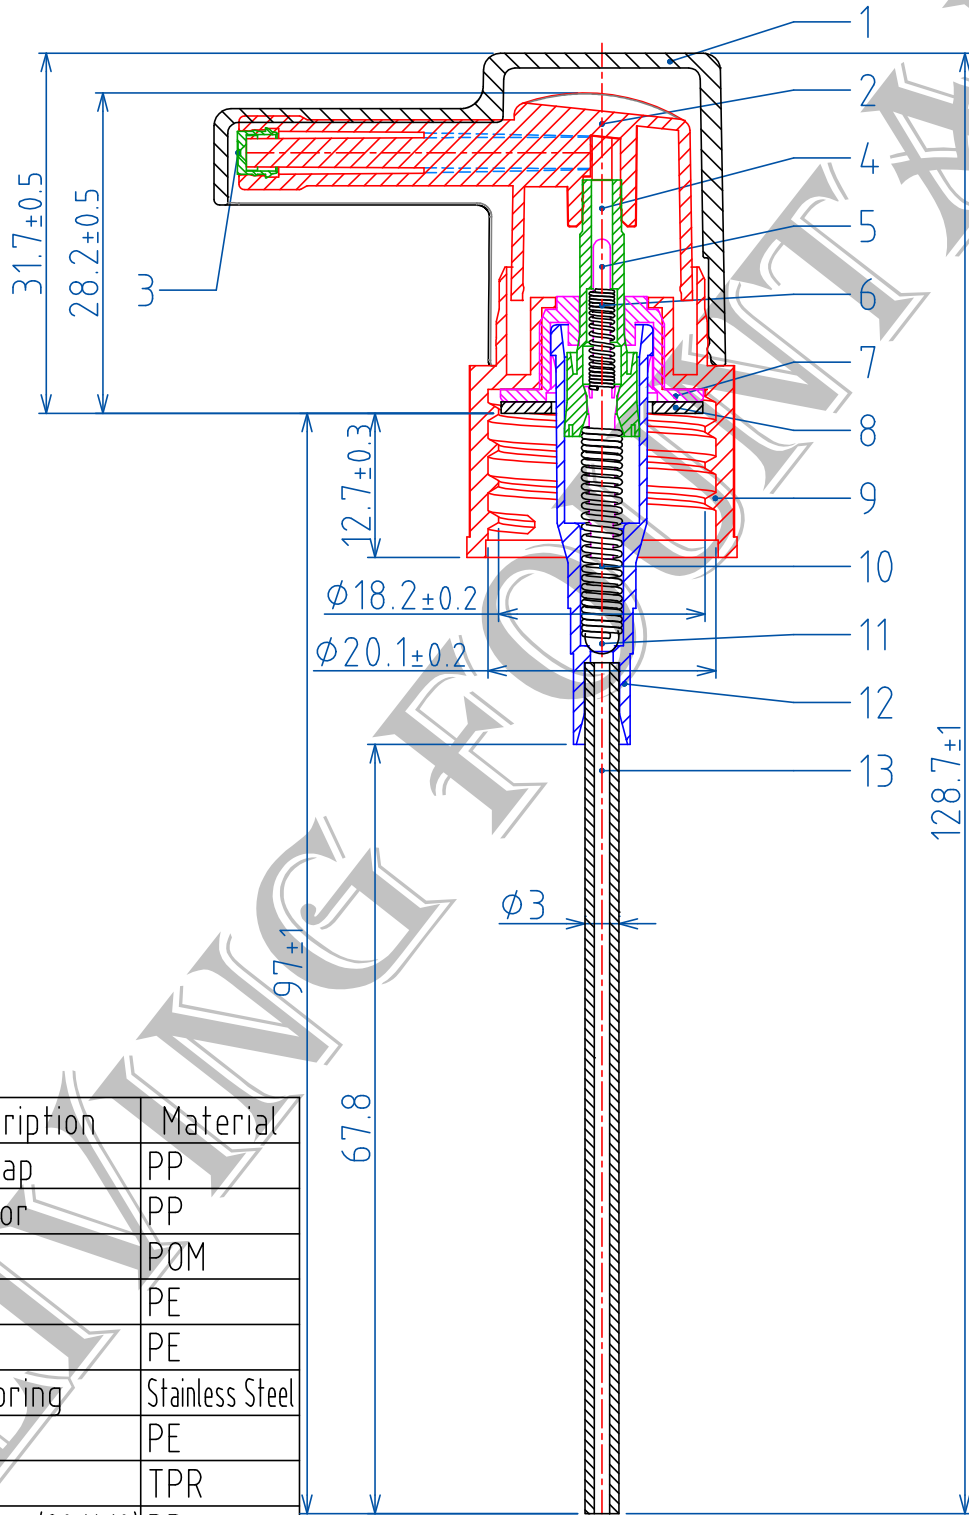

# Fine Mist Sprayer (SP-558)

Item	Description	Material
1	Small cap	PP
2	Actuator	PP
3	Nozzle	POM
4	Piston	PE
5	Poppet	PE
6	Main Spring	Stainless Steel
7	Flange	PE
8	Gasket	TPR
9	Screw Cap (20/410)	PP
10	Return Spring	Stainless Steel
11	Ball	Stainless Steel
12	Body	PP
13	Dip-tube	PE

Date	2024/09/04
Drawing No.	SP-558-b1-20002

# Fine Mist Sprayer (SP-558)

Item	Description	Material
1	Small cap	PP
2	Actuator	PP
3	Nozzle	POM
4	Piston	PE
5	Poppet	PE
6	Main Spring	Stainless Steel
7	Flange	PE
8	Gasket	TPR
9	Screw Cap (24/410)	PP
10	Return Spring	Stainless Steel
11	Ball	Stainless Steel
12	Body	PP
13	Dip-tube	PE

Date	2024/10/30
Drawing No.	SP-558-b1-24001