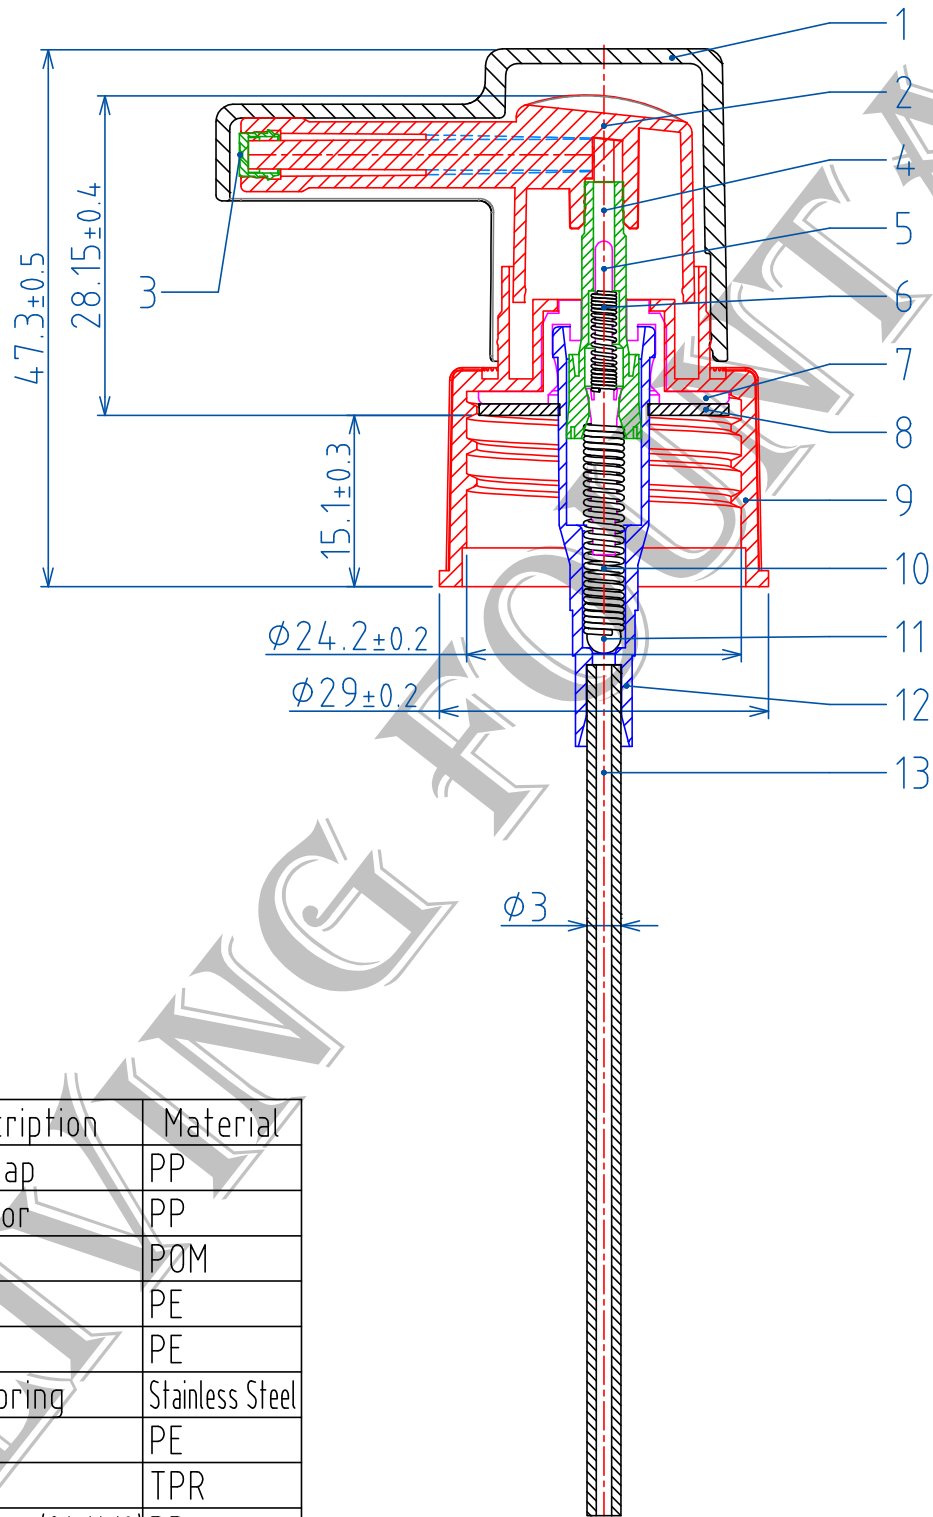

# Fine Mist Sprayer (SP-558)

Item	Description	Material
1	Small cap	PP
2	Actuator	PP
3	Nozzle	POM
4	Piston	PE
5	Poppet	PE
6	Main Spring	Stainless Steel
7	Flange	PE
8	Gasket	TPR
9	Screw Cap (20/410)	PP
10	Return Spring	Stainless Steel
11	Ball	Stainless Steel
12	Body	PP
13	Dip-tube	PE

Date	2024/09/04
Drawing No.	SP-558-b1-20002

# Fine Mist Sprayer (SP-558)

Item	Description	Material
1	Small cap	PP
2	Actuator	PP
3	Nozzle	POM
4	Piston	PE
5	Poppet	PE
6	Main Spring	Stainless Steel
7	Flange	PE
8	Gasket	TPR
9	Screw Cap (24/410)	PP
10	Return Spring	Stainless Steel
11	Ball	Stainless Steel
12	Body	PP
13	Dip-tube	PE

Date	2024/10/30
Drawing No.	SP-558-b1-24001